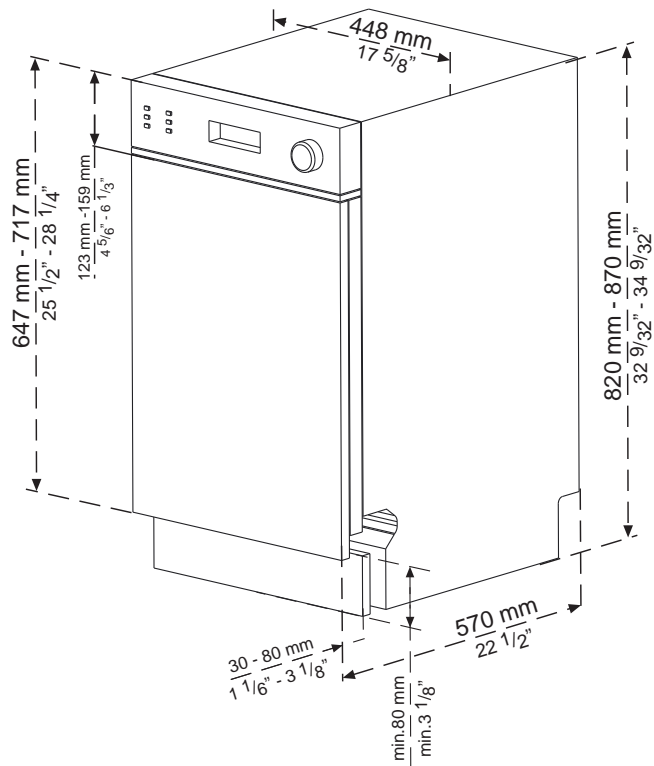

DISHWASHER INSTALLATION FOR CABINET

SEMI INTEGRATED SLIM TUB - 45 CM (18")

FULLY INTEGRATED SLIM TUB - 45 CM (18")