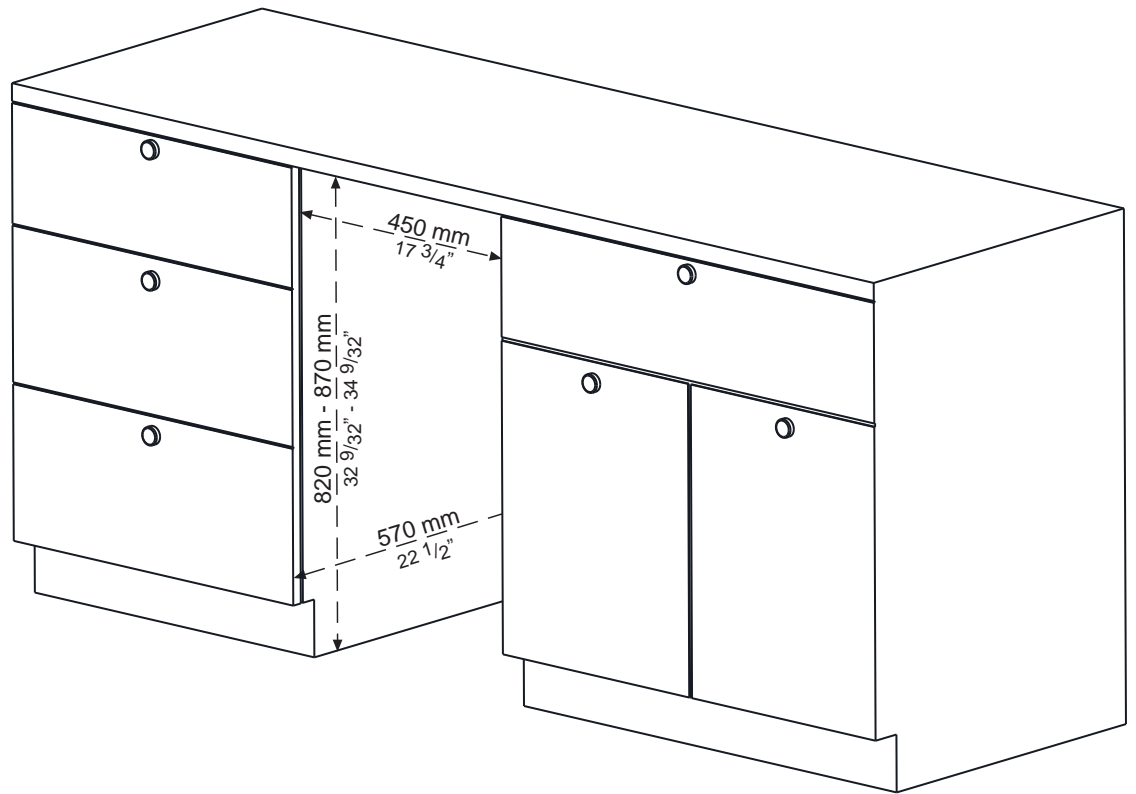

DISHWASHER INSTALLATION FOR CABINET

SEMI INTEGRATED SLIM TUB - 45 CM (18")

FULLY INTEGRATED SLIM TUB - 45 CM (18")